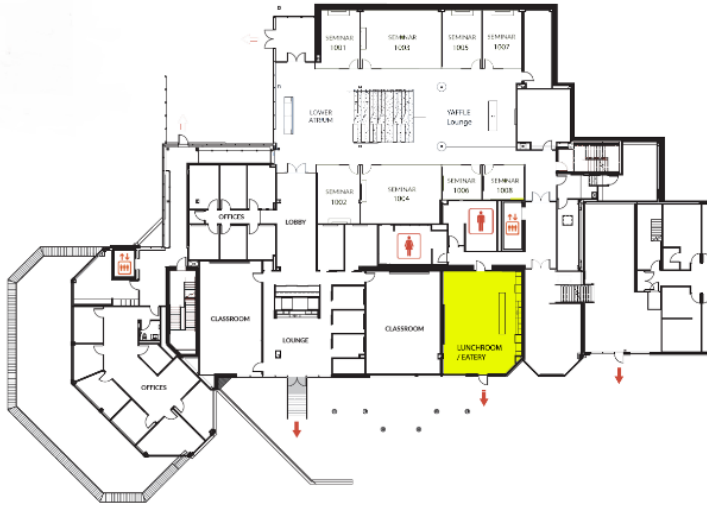

Emera Innovation Exchange Dining/Multi-Purpose Room

- Capacities are estimates and may change based on set-up requirements.
- For pricing visit mun.ca/meet/pricing/

Dining/Multi-Purpose Room

open concept space
Area: 870 sqft
Height: 9'-0"

Capacities

Reception:	40
Classroom:	24
Boardroom:	20

For pricing visit
mun.ca/meet/pricing/