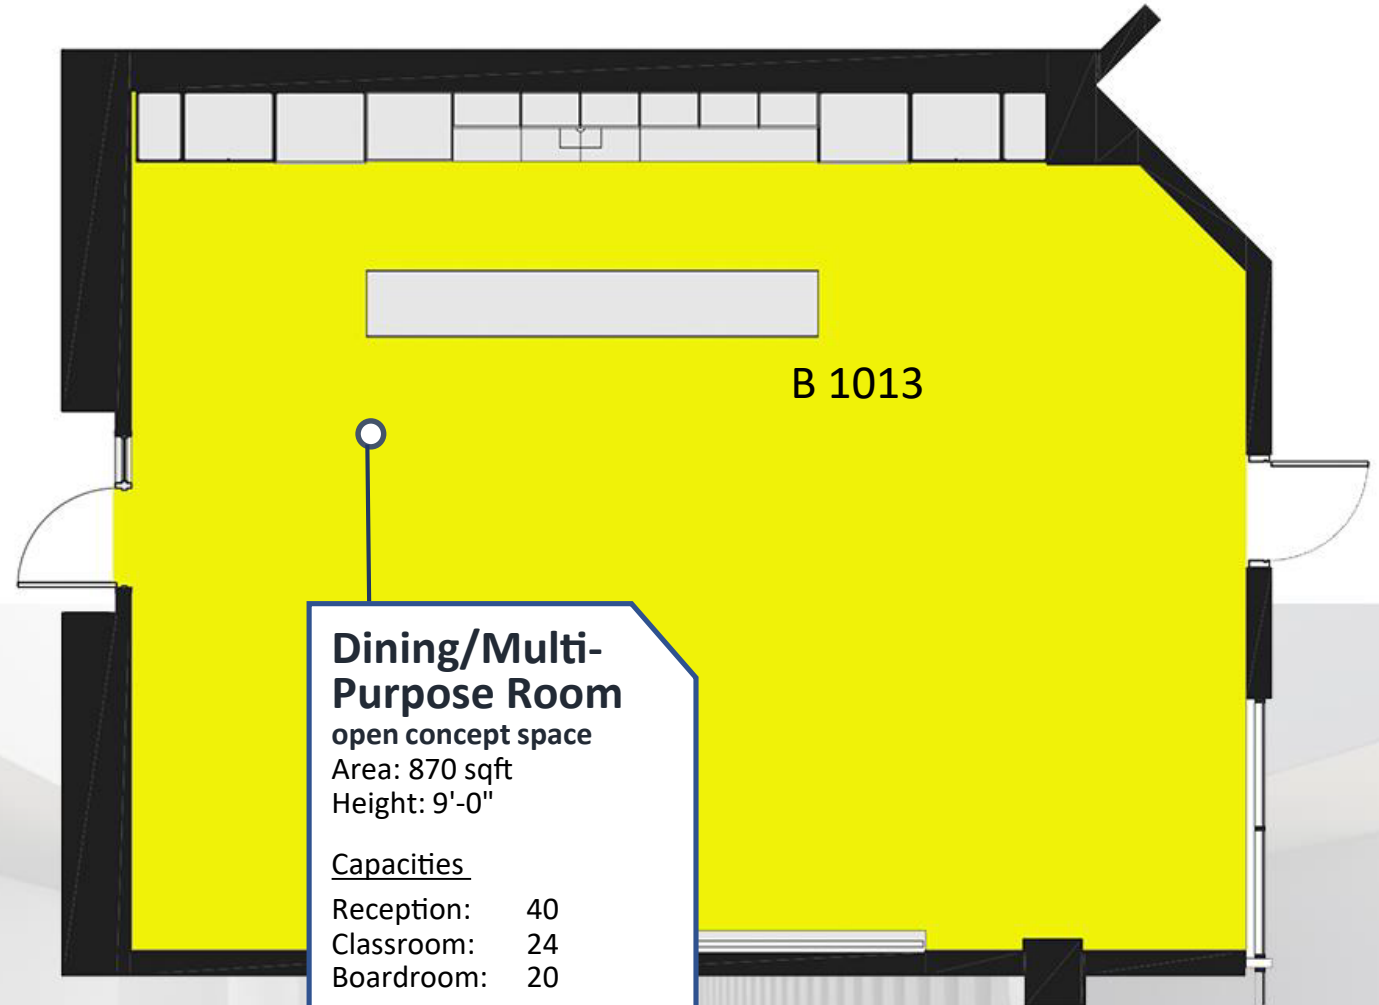

Emera Innovation Exchange Dining/Multi-Purpose Room

- Capacities are estimates and may change based on set-up requirements.
- For pricing visit mun.ca/meet/pricing/

Dining/Multi-Purpose Room

open concept space
Area: 870 sqft
Height: 9'-0"

Capacities

Reception:	40
Classroom:	24
Boardroom:	20

For pricing visit
mun.ca/meet/pricing/